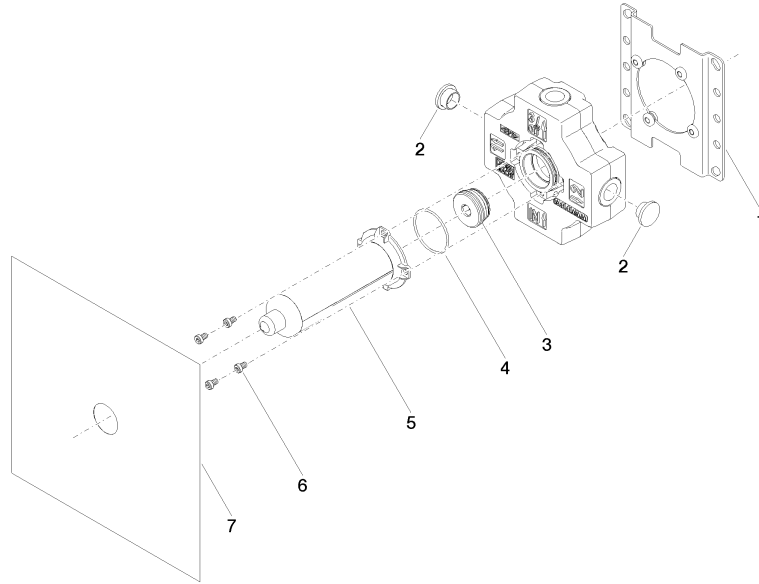

Concealed three-way diverter -

35 203 970 90

- red brass, lead-free
- 1x female thread 1/2" connections
- 3x female thread 1/2" outlet
- cut-to-length spindle and sleeve
- dust cover
- anti-water packing
- soundproofing

Concealed three-way diverter -

35 203 970 90

Flow rate chart

Certificates

WRAS_2307045.

Concealed three-way diverter -

35 203 970 90

Spare parts list

No.	Item Number	Name	Quantity used	Delivery time
1	04 17 20 252 00 90	base	1	60
2	09 31 20 092 90	plug	4	2
3	90 31 20 131 00 90	plug	1	2
4	09 14 10 210 90	seal	1	2
5	04 21 02 180 10 90	cap	1	2
6	09 30 30 112 90	screw	4	2
7	04 14 03 116 00 90	gasket kit	1	2