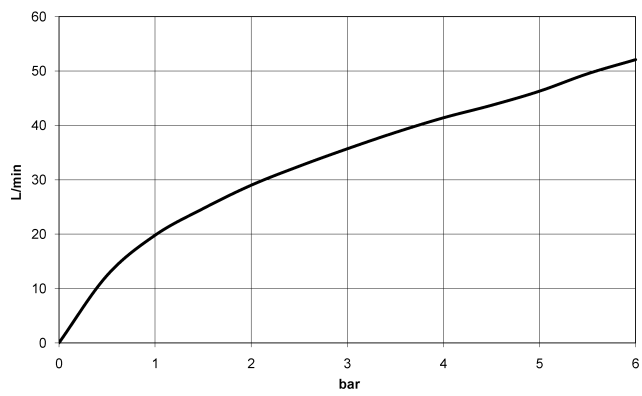

Concealed three-way diverter -

35 203 970 90

- red brass, lead-free
- 1x female thread 1/2" connections
- 3x female thread 1/2" outlet
- cut-to-length spindle and sleeve
- dust cover
- anti-water packing
- soundproofing

Concealed three-way diverter -

35 203 970 90

Flow rate chart

Certificates

WRAS_2307045.

Concealed three-way diverter -

35 203 970 90

Spare parts list